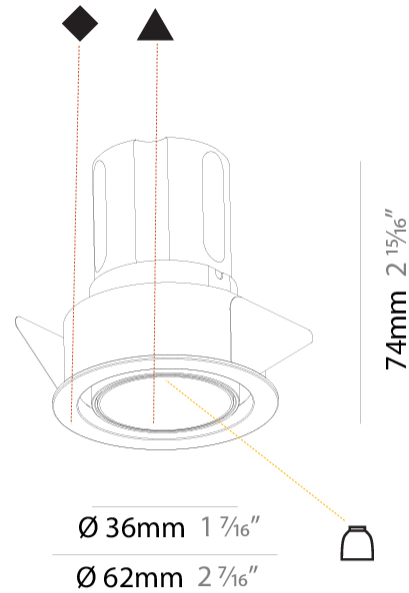

PHYSICAL

Aperture Sizes - Downlights: 1"
Shape: Round
Diameter (mm): 62
Diameter (in): 2 7/16
Height (mm): 74
Height (in): 2 15/16
Min. Recessing Depth (mm): 150
Min. Recessing Depth (in): 5 7/8
Weight (kg): 0.138
Weight (lbs): 0.304
Fixture Finish: SSR / BKV / CWI / CRY / HAB / UFT / ITA / RUA / FTG / MYG / LOD / PUS / FRO / FUP / KIA / POP / BLS / SPG / MEY / GOH / CHC / COM / ABZ / JAG / OBR / MOS / ROR
Fixture Material: Aluminum
Cut-out Measurements: 57mm / 2 1/4"

LED

Number of LEDs: 1
Color Temperature (°K): 2700 / 3000 / 3500 / 4000
Max. Delivered Lumen (lm): 605 / 633 / 660 / 669
CRI: >90 CRI
Lamp Life (hrs): 50000

OPTICAL

Reflector°: 40 / 50
Adjustability: Rotational 180°; Tilt 30°

RATINGS AND CERTIFICATIONS

Certified By: Certified for North American Standards
IP rating: IP20

	150mm 5 7/8"	57mm 2 1/4"	10 - 15mm 3/8" - 9/16"	180°	± 15°

A

INVADER ADJUSTABLE RECESSED

A37962-

PROJECT	_____
TYPE	_____
SPECIFIER	_____
QUANTITY	_____
DATE	_____

PHYSICAL

Shape: Round
 Diameter (mm): 62
 Diameter (in): 2 7/16
 Height (mm): 74
 Height (in): 2 15/16
 Min. Recessing Depth (mm): 150
 Min. Recessing Depth (in): 5 7/8
 Weight (kg): .138
 Weight (lbs): .304